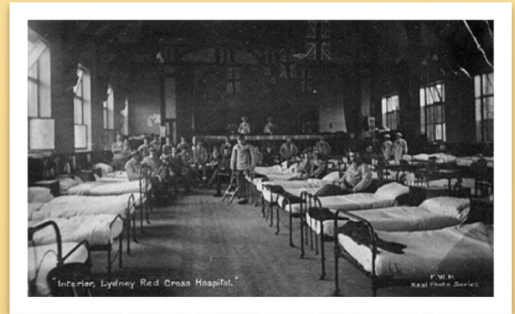

During the First World War the Town Hall was used as the headquarters of a hospital for sick and wounded soldiers. It was manned by Gloucestershire Voluntary Aid Detachment No. 102 and was open from 28th October, 1914 to 28th February, 1919; during which period 3048 cases were treated.